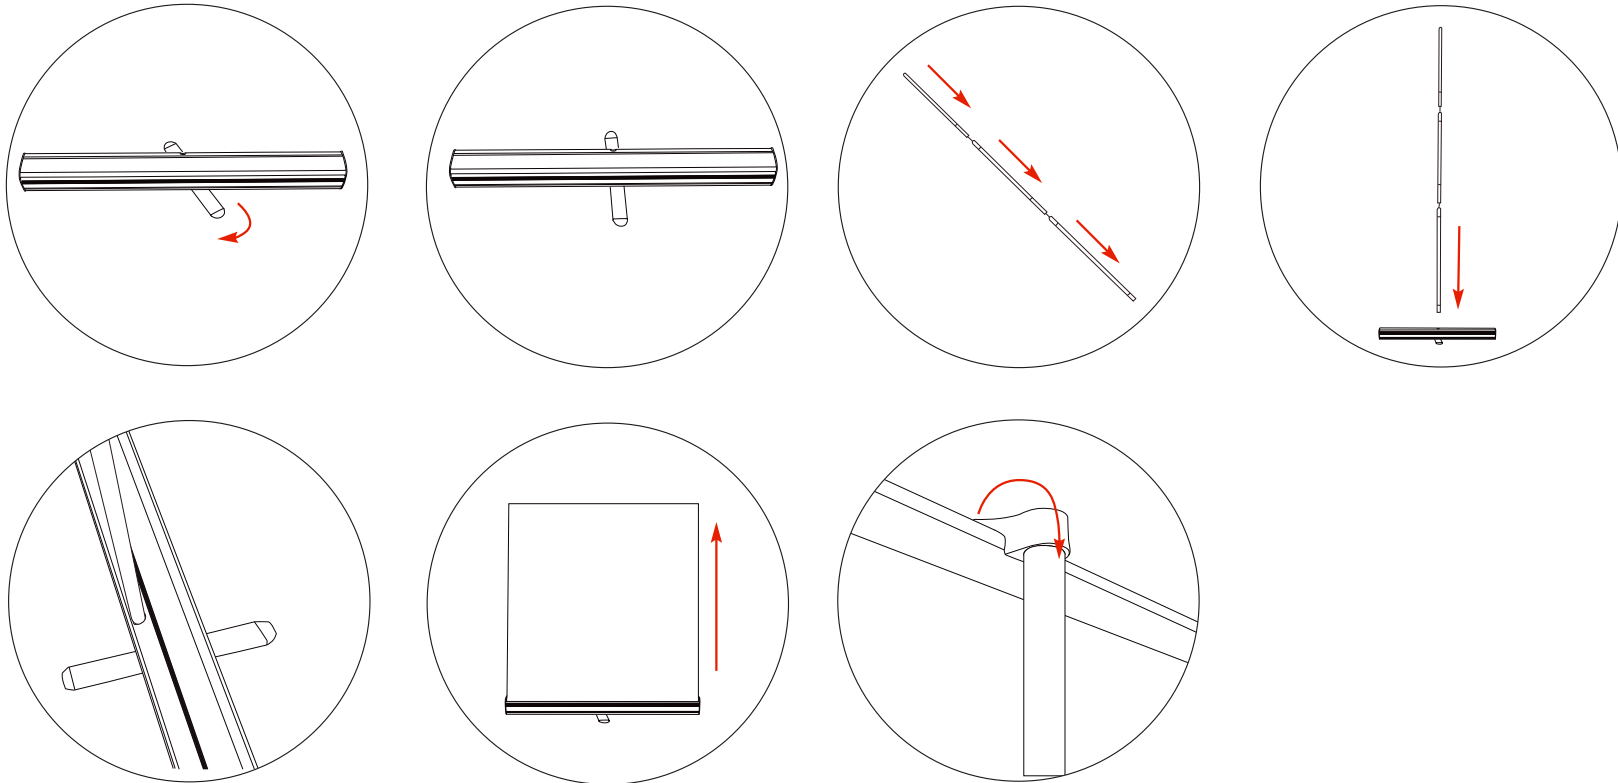

Cricket Banner

Assembly

850mm

We are continually improving and modifying our product range and reserve the right to vary the specifications without prior notice. All dimensions and weights quoted are approximate and we accept no responsibility for variance. E&OE.

Exhibition Roller Banners from - Cricket, Rollow, Barracuda, Grasshopper and lots lots more. . .

01952 883526 ideas@matm.co.uk