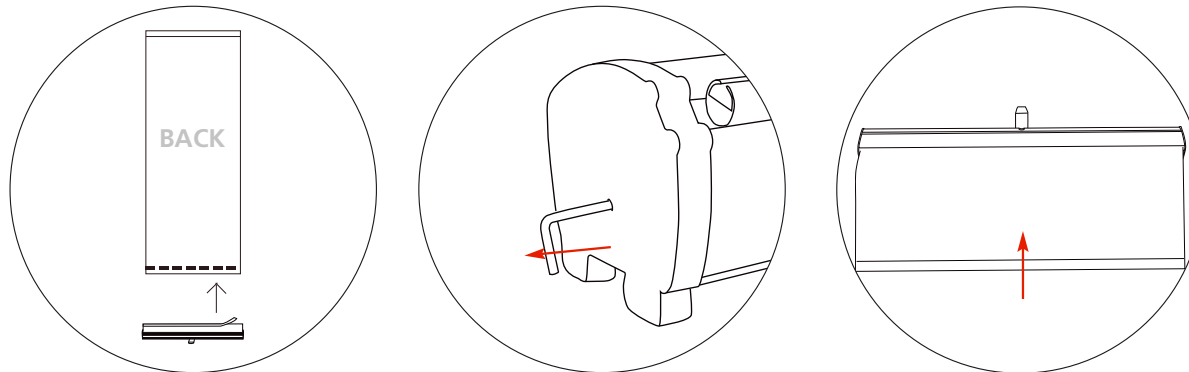

Exhibition Roller Banners from - Cricket, Rollow, Barracuda, Grasshopper and lots lots more...

01952 883526 ideas@matm.co.uk

Cricket Banner

Top Rail Attachment

Bottom Graphic Attachment

850mm

We are continually improving and modifying our product range and reserve the right to vary the specifications without prior notice. All dimensions and weights quoted are approximate and we accept no responsibility for variance. E&OE.