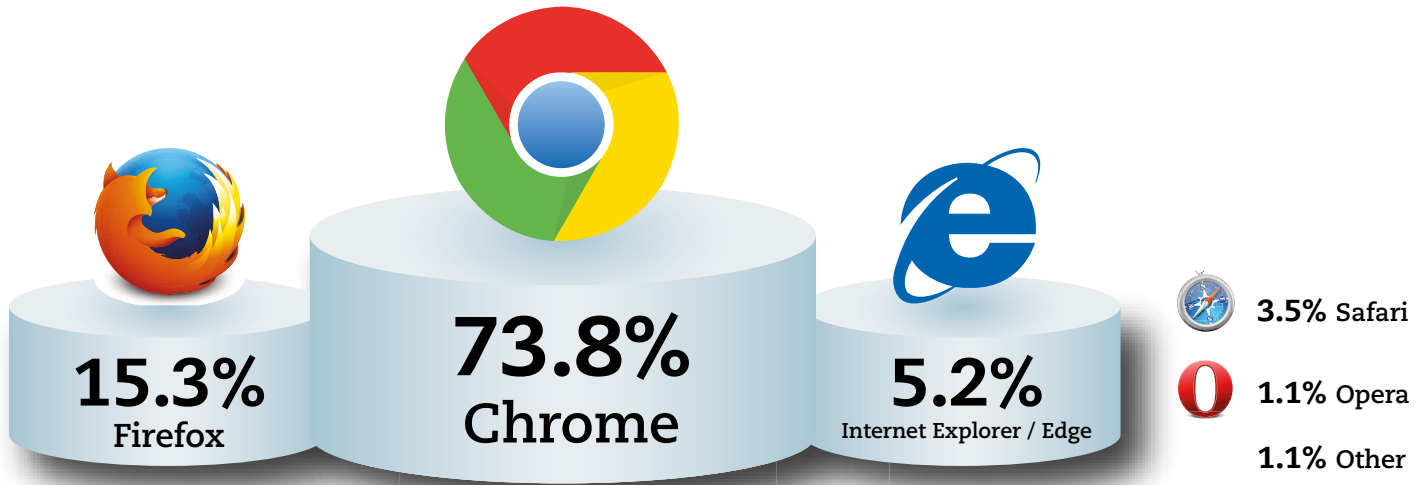

Which browsers do people use?

source: w3schools.com

Operating Systems

Market Share	
Windows 7	35.5%
Windows 10	30.2%
Windows 8	11%
MAC	10.3%
Mobile	5.9%
Linux	5.6%
Windows XP	1.1%
Chrome OS	0.2%
Windows	0.2%